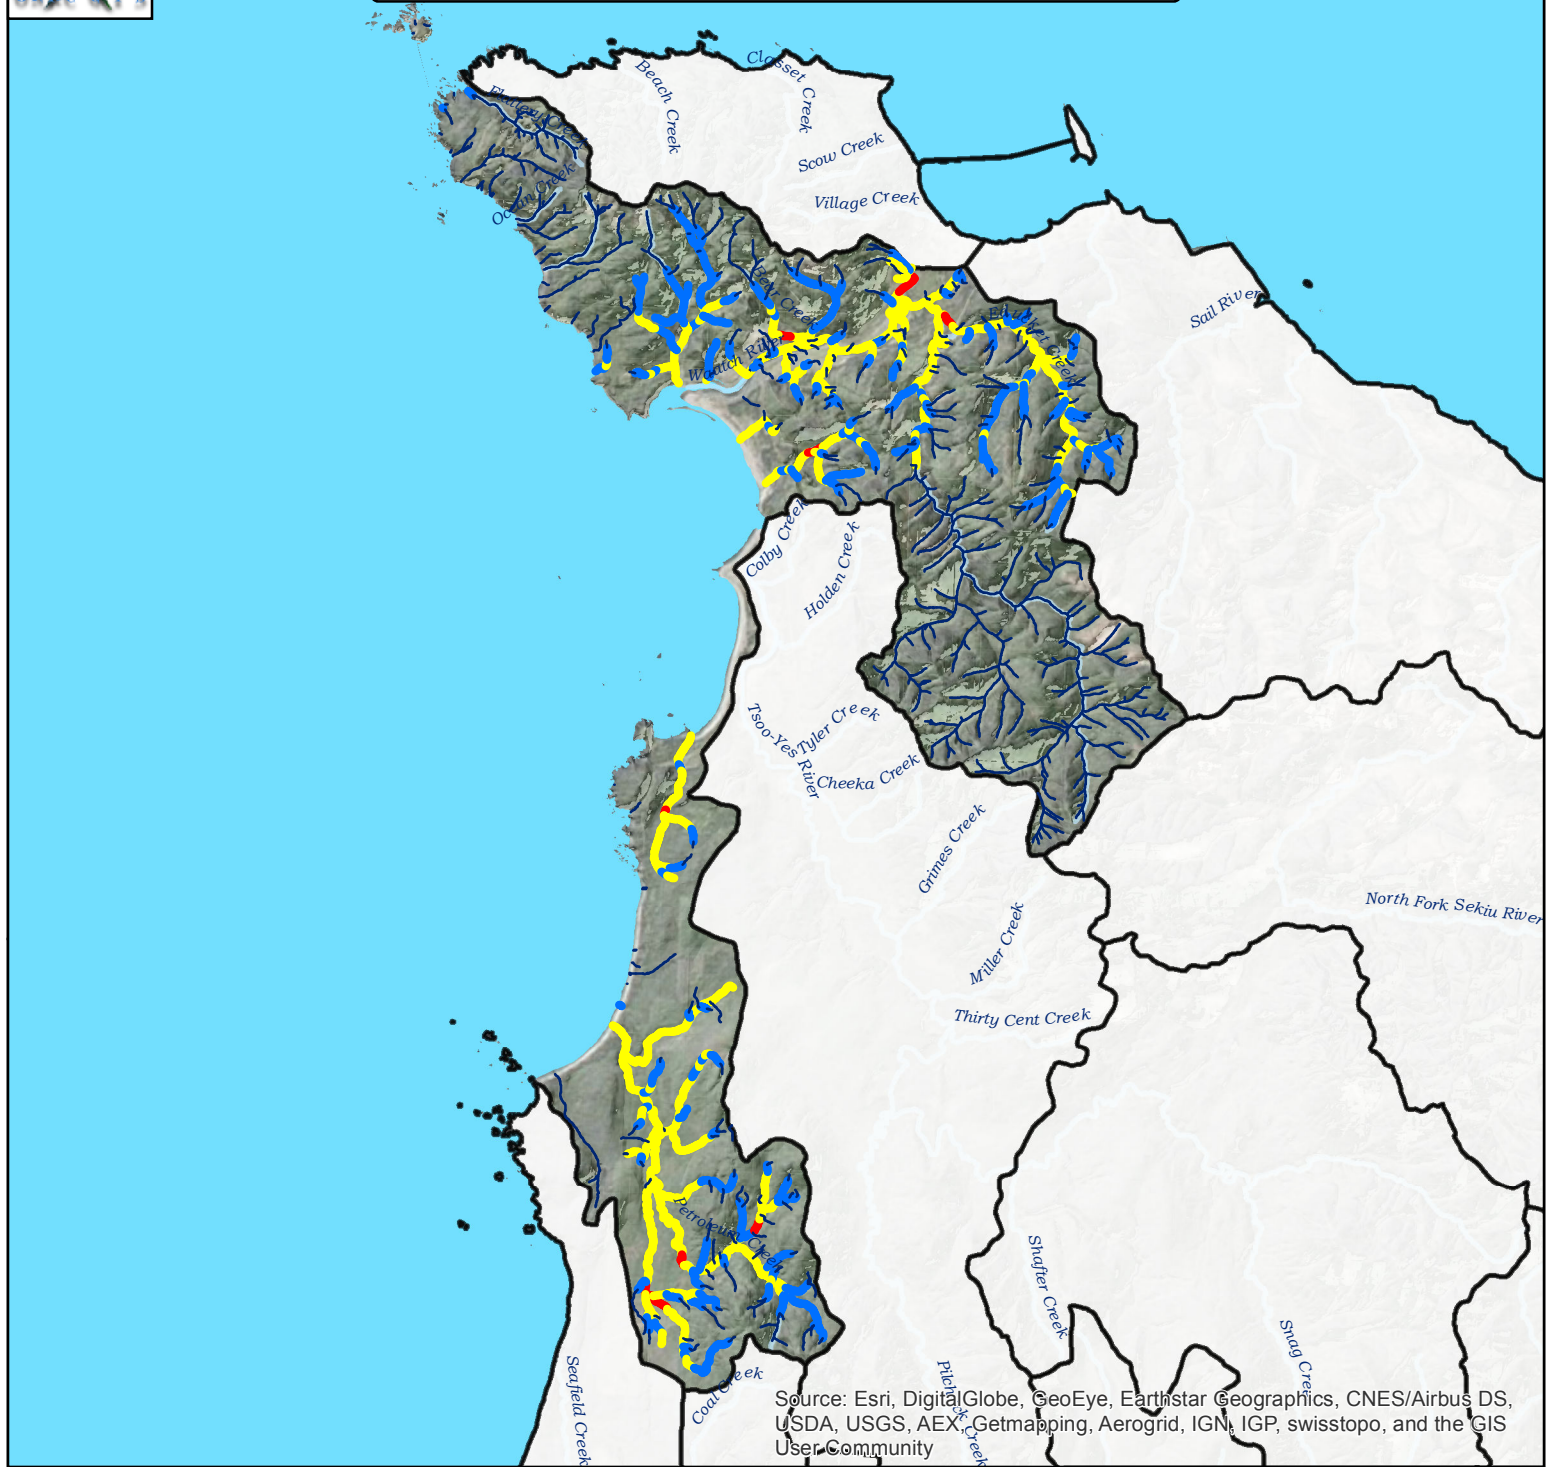

Waatch River-Frontal Makah Bay

Source: Esri, DigitalGlobe, GeoEye, Earthstar Geographics, CNES/Airbus DS, USDA, USGS, AEX, Getmapping, Aerogrid, IGN, IGP, swisstopo, and the GIS User Community

Maps By Keven Bennett
UW | ONRC GIS
11/18/2015

Intrinsic Potential Scoring for Coho Winter Rearing Habitat

—	0	
—	> 0 to 0.35	Low
—	> 0.35 to 0.75	Medium
—	> 0.75 to 1.00	High

WSC | ONRC 2012

Washington Coast Sustainable Salmon Partnership
UNIVERSITY OF WASHINGTON ONRC
WILD SALMON CENTER

Source: Esri, DigitalGlobe, GeoEye, Earthstar Geographics, CNES/Airbus DS, USDA, USGS, AEX,